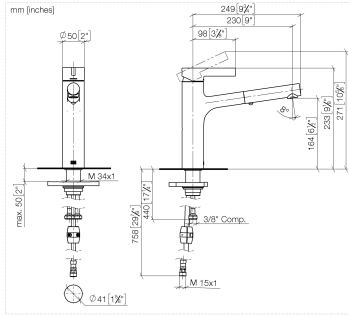

DORNBACHT LYV Single-lever mixer Pull-out with spray function - Chrome

33 960 110

- 230mm projection
- pivotable spout 120°
- air-enriched flow and spray flow
- fabric braided hose 1500 mm
- max. flow 5.2 l/min at 3 bar flow pressure
- lead-free

Intrinsic protection against back flow.

	Chrome	33 960 110-00 0010
	Soft Black	33 960 110-69 0010
	Brushed Nickel	33 960 110-70 0010

DORNBRACHT LYV Single-lever mixer Pull-out with spray function - Chrome

33 960 110

Flow rate chart

Codes & Standards

California Energy
Commission
(CEC)

DORNBACHT LYV Single-lever mixer Pull-out with spray function - Chrome

33 960 110

Certificates

IAPMO_N-4976 (2). IAPMO_6397 (2).

DORNBRAUCH LYV Single-lever mixer Pull-out with spray function - Chrome

33 960 110

Parts for other finishes can be found here: [Soft Black](#)

Spare parts list

No.	Item Number	Name	Quantity used	Delivery time
1	90 20 81 001 00-00	handle	1	2
2	90 28 30 010 00-00	cover	1	2
3	90 15 05 067 00 90	cartridge	1	2
4	90 18 40 227 00 90	insert	1	2
5	90 30 02 101 00 90	hose	1	2
6	90 23 01 051 01 90	flow reducer	1	2
7	90 14 05 081 00 90	seal	1	2
8	90 12 11 181 01-00	shower	1	2
9	90 14 15 062 00 90	gasket kit	1	2
10	90 30 01 211 01 90	shaft	1	2
11	90 14 05 080 00 90	seal	1	2
12	90 23 10 003 00 90	fixing set	1	2
13	04 30 04 102 00 90	High pressure hose 3/8" -	2	2
14	90 30 04 110 00 90	hose	1	2