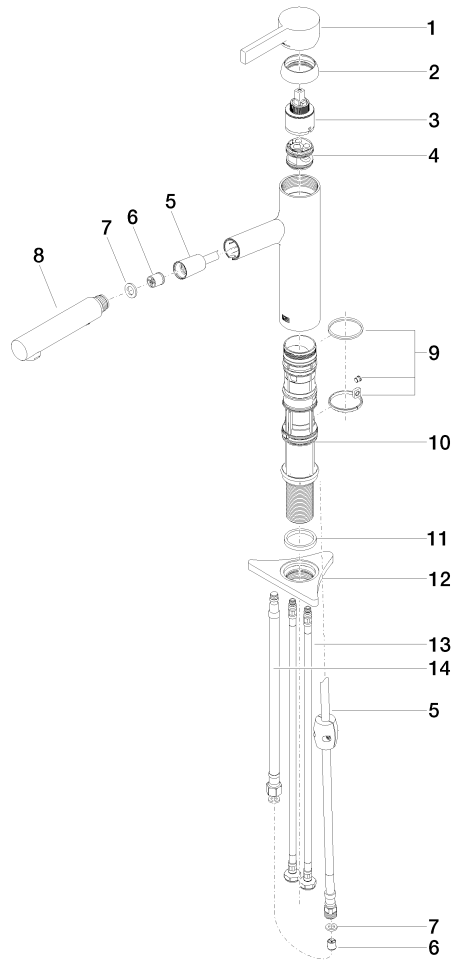

DORNBACHT LYV Single-lever mixer Pull-out with spray function - Chrome

33 960 110

- 230mm projection
- pivotable spout 120°
- air-enriched flow and spray flow
- fabric braided hose 1500 mm
- max. flow 5.2 l/min at 3 bar flow pressure
- lead-free

Intrinsic protection against back flow.

	Chrome	33 960 110-00 0010
	Soft Black	33 960 110-69 0010
	Brushed Nickel	33 960 110-70 0010

DORNBRACHT LYV Single-lever mixer Pull-out with spray function - Chrome

33 960 110

Flow rate chart

Codes & Standards

California Energy
Commission
(CEC)

DORNBACHT LYV Single-lever mixer Pull-out with spray function - Chrome

33 960 110

Certificates

IAPMO_N-4976 (2). IAPMO_6397 (2).

DORNBRAUCH LYV Single-lever mixer Pull-out with spray function - Chrome

33 960 110

Parts for other finishes can be found here: [Soft Black](#)

Spare parts list

No.	Item Number	Name	Quantity used	Delivery time
1	90 20 81 001 00-00	handle	1	2
2	90 28 30 010 00-00	cover	1	2
3	90 15 05 067 00 90	cartridge	1	2
4	90 18 40 227 00 90	insert	1	2
5	90 30 02 101 00 90	hose	1	2
6	90 23 01 051 01 90	flow reducer	1	2
7	90 14 05 081 00 90	seal	1	2
8	90 12 11 181 01-00	shower	1	2
9	90 14 15 062 00 90	gasket kit	1	2
10	90 30 01 211 01 90	shaft	1	2
11	90 14 05 080 00 90	seal	1	2
12	90 23 10 003 00 90	fixing set	1	2
13	04 30 04 102 00 90	High pressure hose 3/8" -	2	2
14	90 30 04 110 00 90	hose	1	2