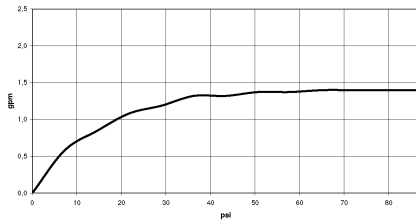

DORNBACHT LYV Single-lever mixer Pull-out with spray function - Chrome

33 960 110

- 230mm projection
- pivotable spout 120°
- air-enriched flow and spray flow
- fabric braided hose 1500 mm
- max. flow 5.2 l/min at 3 bar flow pressure
- lead-free

Intrinsic protection against back flow.

	Chrome	33 960 110-00 0010
	Soft Black	33 960 110-69 0010
	Brushed Nickel	33 960 110-70 0010

DORNBRACHT LYV Single-lever mixer Pull-out with spray function - Chrome

33 960 110

Flow rate chart

Codes & Standards

California Energy
Commission
(CEC)

DORNBACHT LYV Single-lever mixer Pull-out with spray function - Chrome

33 960 110

Certificates

IAPMO_N-4976 (2). IAPMO_6397 (2).